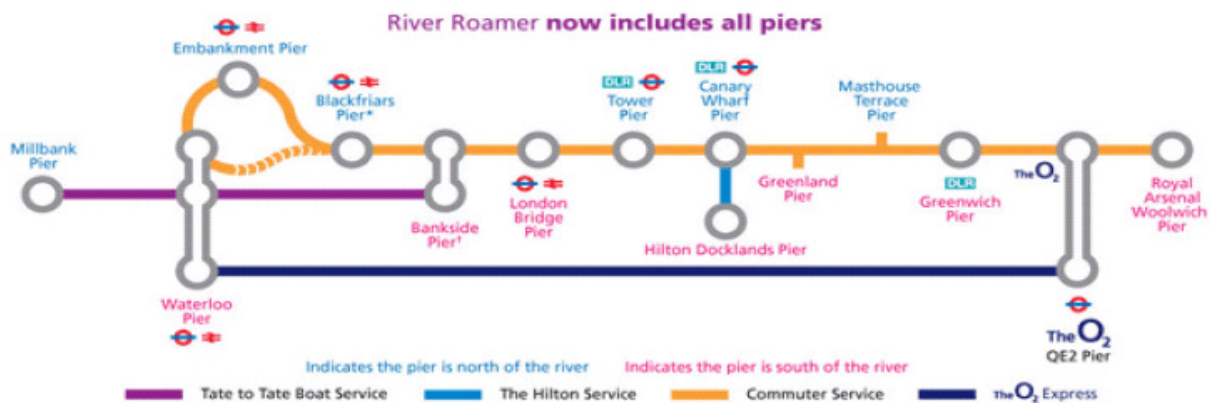

DEVERE venues

beautiful places | inspiring spaces

Canary Wharf
No. 1 Westferry Circus
Canary Wharf
London E14 4HA

Tel: 0844 9802327
canarywharf@deverevenues.co.uk

How to find us

By Docklands Light Railway (DLR)
Canary Wharf site is a short walk from either Westferry station or Canary Wharf station on the DLR. Services run from Bank, Tower Gateway, Lewisham, Stratford, King George V and Beckton.

River Services
Embankment, London Bridge, Canary Wharf, Woolwich, Greenwich and North Greenwich/O2. Services operate throughout the day and evening.

By Underground
The nearest stop for Westferry Circus is Canary Wharf station on the Jubilee Line.

From London City Airport
Take a taxi to Westferry Circus or alternatively catch the Docklands Light Railway which goes to Westferry station.

By Bus
Canary Wharf is serviced by local bus numbers D3, D7, DB and 277.

* Not in operation off peak Monday – Friday 1000-1715, Weekends and Bank Holidays. † Only in operation peak times Monday – Friday 0945-1705.